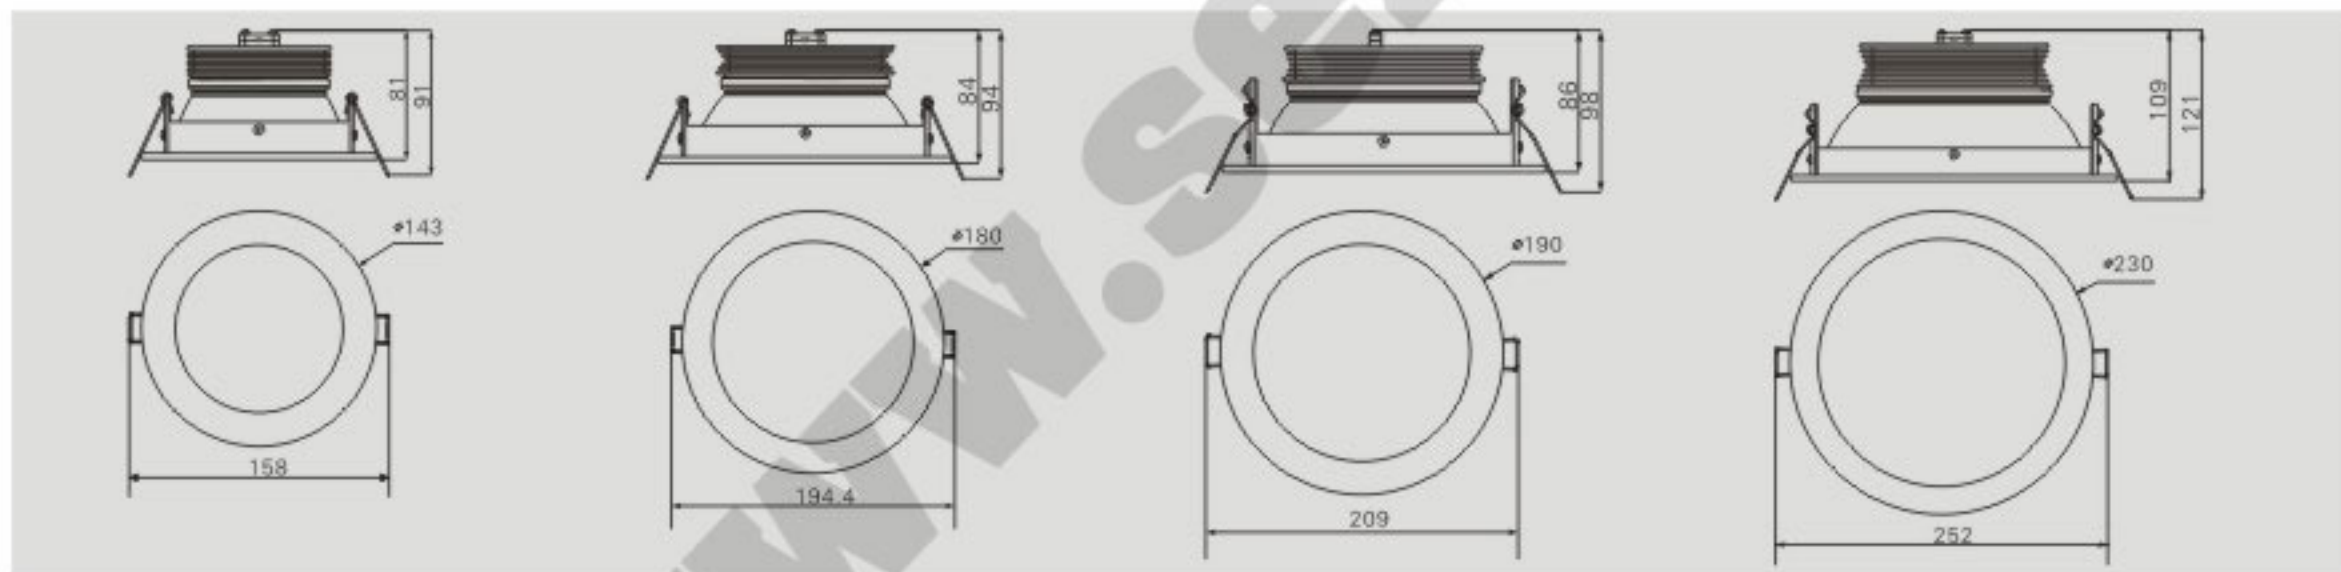

Tel: +86-755-28282235

Fax: 86-0755-28282035

E-mail: market@semlight.com

Website: http://www.semlight.com

◆LED down light series/ LED筒灯系列

Main Features:

- ◇It is dimmable, Material: 6063 aluminum, Elegant and top grade appearance, high quality of metal texture, durable and excellent heat dissipation.
- ◇Environmental protection: not include such heavy metal element as mercury, 100% recycled materials which will not give out harmful UV, infrared ray or thermal radiation.
- ◇Soft light, no strobe, no dazzle, uniform brightness, high RA (up to 85), close to natural light.

主要特点:

- ◇可调光, 材质: 6063铝, 外观精美高档, 外壳的金属质感强, 结实耐用, 散热良好;
- ◇环保: 不含汞等任何重金属元素, 材料100%可回收再用, 不含对人体有害的紫外线, 红外线和热辐射;
- ◇光线柔和, 无频闪, 无眩光, 亮度均匀一致, 高显色指数, 显色指数最高可以做到85, 接近自然光。