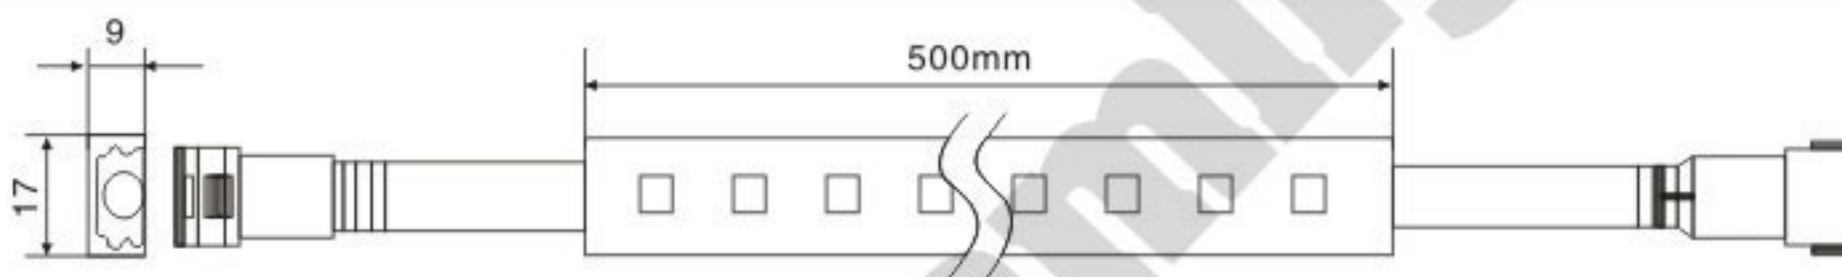

### ◆LED bar light series/ LED铝条灯系列

Non-waterproof LED bar light series 不防水LED铝条灯系列

#### Main Features:

- ◇ This rigid bar is high-end and durable. It is composed of aluminum base board, aluminum gutter and cover. Three LEDs are as a cuttable unit. There are fittings for installation. It can be fixed on the wood board or wall with screws. It is easy for installation and use.
- ◇ Wide emitting angle and illuminate range, uniform illumination.
- ◇ Safe and reliable under DC12V/ DC24V low voltage power supply
- ◇ The LED rigid bar without V shape casing is also available. There is heat-resistant tape at the back of the aluminum base board. It can stick to the wall, glass or wood board for fixation.
- ◇ The length of the rigid bar is optional. The maximum length is 3m per piece.

#### 主要特点:

- ◇ 高档耐用，由铝基板和V形铝槽制成，每3颗LED一组，可以分组截断使用，有用于转角连接的配件和安装固定的支架，安装使用方便；
- ◇ 发光角度大，照射范围广，发光均匀一致；
- ◇ DC12V或者DC24V低压供电安全可靠；
- ◇ 可以选择不用V形外壳，在铝基板后面贴有耐高温3M背胶，贴在墙壁，玻璃，木板表面固定使用。
- ◇ 可以选择任意长度，最长可以做到3米/PCS。

#### Main Features:

- ◇ This rigid bar is high-end and durable. It is composed of aluminum base board, aluminum gutter and cover. Three LEDs are as a cuttable unit. There are fittings for installation. It can be fixed on the wood board or wall with screws. It is easy for installation and use.
- ◇ Wide emitting angle and illuminate range, uniform illumination.
- ◇ Safe and reliable under DC12V/ DC24V low voltage power supply
- ◇ Optional length: 0.5M or 1M.