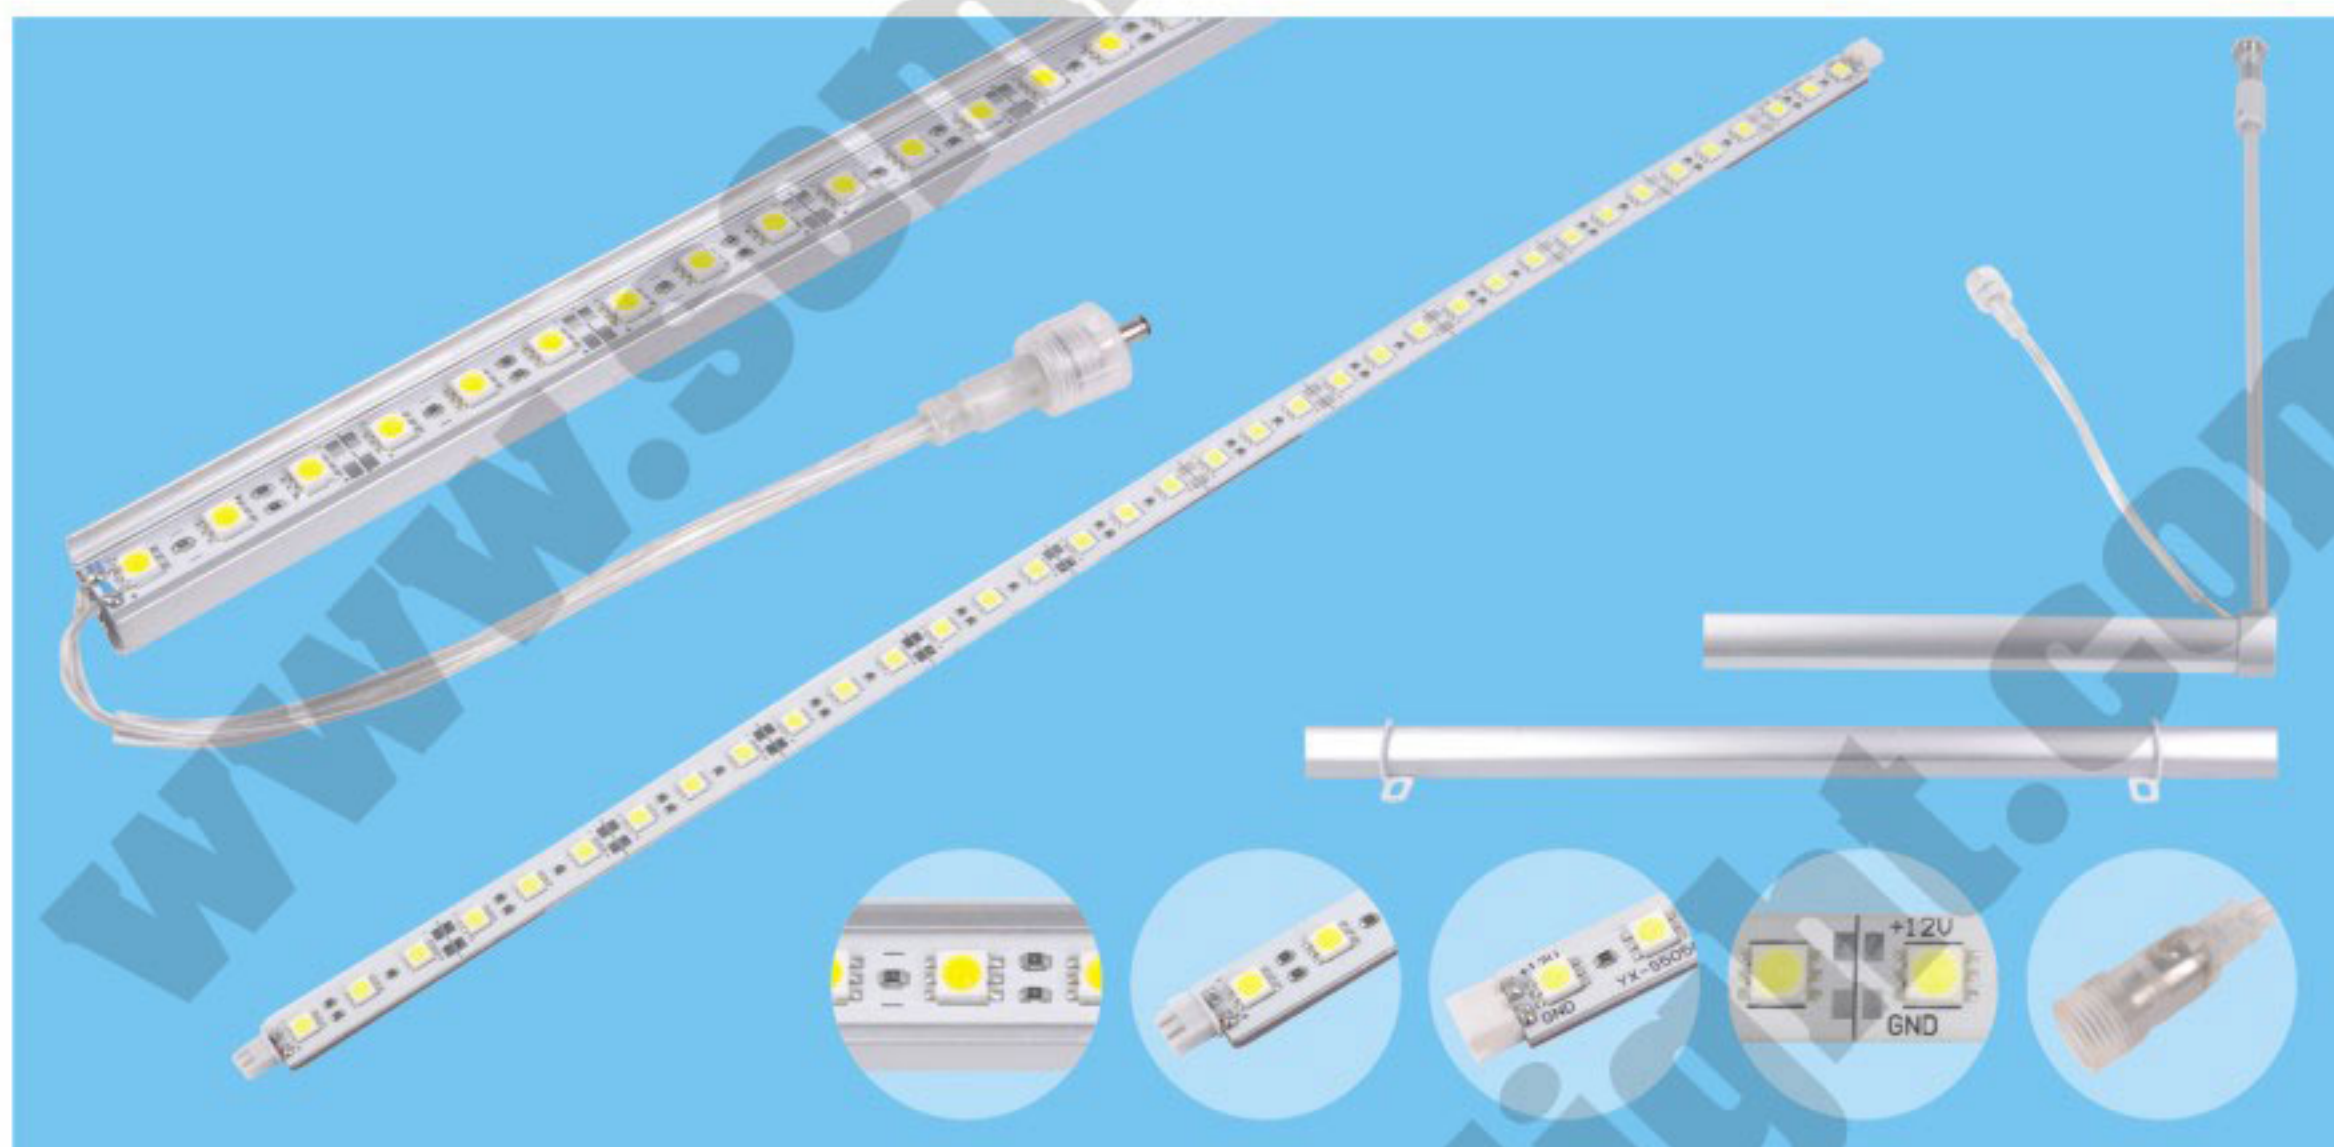

#### Main Features:

- ◇ This rigid bar is high-end and durable. It is composed of aluminum base board, aluminum gutter and cover. Three LEDs are as a cuttable unit. There are fittings for installation. It can be fixed on the wood board or wall with screws. It is easy for installation and use.
- ◇ Wide emitting angle and illuminate range, uniform illumination.
- ◇ Safe and reliable under DC12V/ DC24V low voltage power supply
- ◇ The LED rigid bar without V shape casing is also available. There is heat-resistant tape at the back of the aluminum base board. It can stick to the wall, glass or wood board for fixation.
- ◇ The length of the rigid bar is optional. The maximum length is 3m per piece.

#### 主要特点:

- ◇ 高档耐用，由铝基板和V形铝槽制成，每3颗LED一组，可以分组截断使用，有用于转角连接的配件和安装固定的支架，安装使用方便；
- ◇ 发光角度大，照射范围广，发光均匀一致；
- ◇ DC12V或者DC24V低压供电安全可靠；
- ◇ 可以选择不用V形外壳，在铝基板后面贴有耐高温3M背胶，贴在墙壁，玻璃，木板表面固定使用。
- ◇ 可以选择任意长度，最长可以做到3米/PCS。

#### Main Features:

- ◇ This rigid bar is high-end and durable. It is composed of aluminum base board, aluminum gutter and cover. Three LEDs are as a cuttable unit. There are fittings for installation. It can be fixed on the wood board or wall with screws. It is easy for installation and use.
- ◇ Wide emitting angle and illuminate range, uniform illumination.
- ◇ Safe and reliable under DC12V/ DC24V low voltage power supply
- ◇ Optional length: 0.5M or 1M.

#### 主要特点:

- ◇ 高档耐用，由铝基板和铝槽、面罩制成，每3颗LED一组，有用于安装固定的配件，以螺丝固定于木板或墙壁上使用，安装使用方便；
- ◇ 发光角度大，照射范围广，发光均匀一致；
- ◇ DC12V或者DC24V低压供电安全可靠；
- ◇ 可以选择0.5米/PCS和1米/PCS的长度。