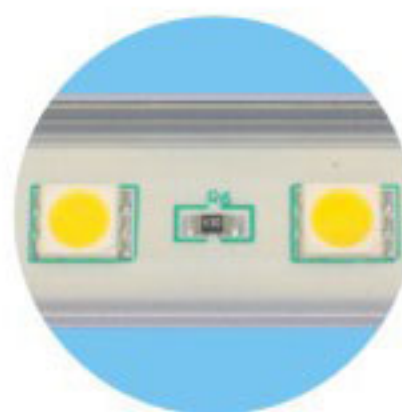

Tel: +86-755-28282235

Fax: 86-0755-28282035

E-mail: market@semlight.com

Website: http://www.semlight.com

◆LED bar light series/ LED铝条灯系列

Waterproof LED bar light series 防水LED铝条灯系列

Main Features:

- This rigid bar is high-end and durable. It is composed of aluminum base board, aluminum gutter and cover. Three LEDs are as a cuttable unit. There are fittings for installation. It can be fixed on the wood board or wall with screws. It is easy for installation and use.
- Wide emitting angle and illuminate range, uniform illumination.
- Safe and reliable under DC12V/ DC24V low voltage power supply
- Optional length: 0.5M or 1M.

主要特点:

- 高档耐用，由铝基板和铝槽、面罩制成，每3颗LED一组，有用于安装固定的配件，以螺丝固定于木板或墙壁上使用，安装使用方便；
- 发光角度大，照射范围广，发光均匀一致；
- DC12V或者DC24V低压供电安全可靠；
- 可以选择0.5米/PCS和1米/PCS的长度。